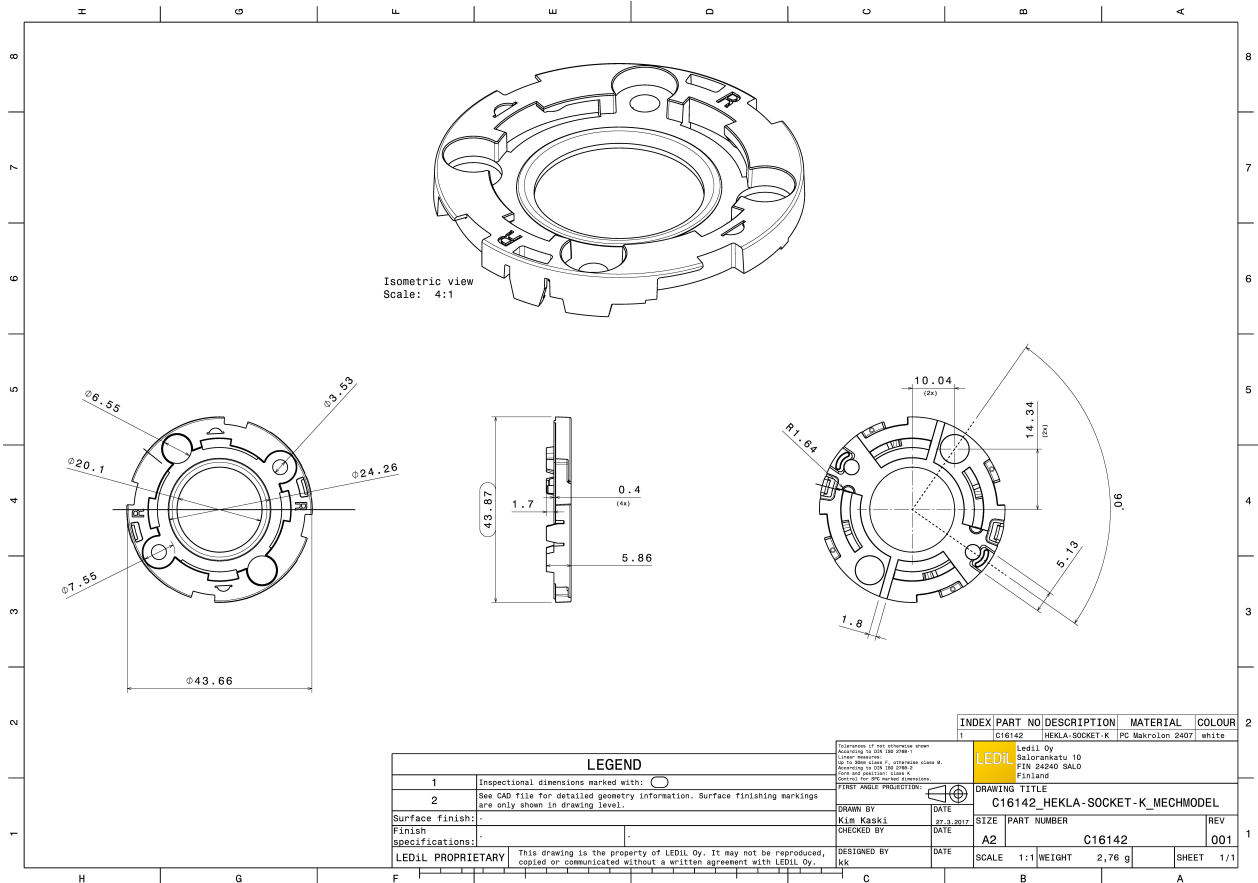

HEKLA-SOCKET-K

Version compatible with Vero 13, Vero 18, and Bender Wirth Typ L8

TECHNICAL SPECIFICATIONS:

Dimensions	Ø 44 mm
Height	5.5 mm
Fastening	screw
Colour	white
Box size	480 x 280 x 165 mm
Box weight	3.4 kg
Quantity in Box	1000 pcs
ROHS compliant	yes ⓘ

MATERIAL SPECIFICATIONS:

Component	Type	Material	Colour
HEKLA-SOCKET-K	Base part	PC	white

GENERAL INFORMATION:

NOTE: The typical beam angle will be changed by different color, chip size and chip position tolerance. The typical total beam angle is the full angle measured where the luminous intensity is half of the peak value.