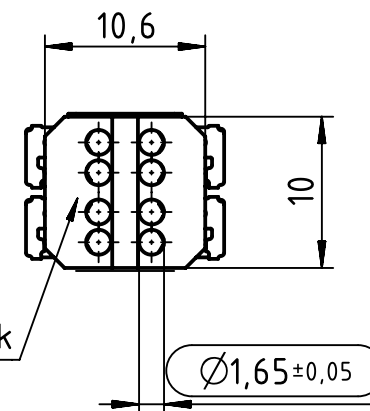

Wire inserting direction ←

preLink® Terminal can go through $\varnothing 13\text{mm}$ holes.

for wire gauge AWG 22-24

2082000005XL	100
2082000005	10
Part-no.	Quantity

	All rights reserved Department EL PD	All Dimensions in mm Original Size DIN A4		Scale 2:1	Free size tol.		Ref. Sub.	
		Created by PREOTU	Inspected by PRIESTER	Standardisation KOHLER	Date 2020-08-20	State Final Release		
HARTING Electronics GmbH D-32339 Espelkamp		Title preLink Terminal mod AWG22/24 black 1=10					Doc-Key / ECM-Nr. 100661693/UGD/000/D 500000177903	
		Type TB	Number 2082000005			Rev. D	Page 1/1	