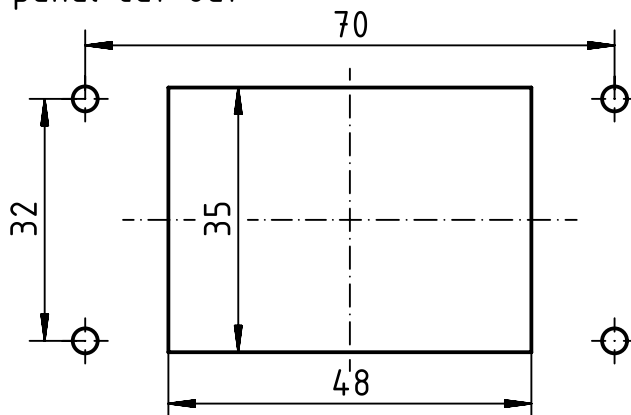

panel cut out

	 All Dimensions in mm Original Size DIN A4	Scale 1:1	Free size tol.		Ref.	
	 All rights reserved Department EL PD - DE	Created by PRIESTER	Inspected by SCHNIEDER	Standardisation TIEMANNA	Date 2014-02-11	State Final Release
HARTING Electric GmbH & Co. KG D-32339 Espelkamp		Title Han B Base Panel 1 Lever Metal Cover			Doc-Key / ECM-Nr. 100179289/UGD/004/A 500000070516	
		Type TB	Number 09 37 006 0318		Rev. A	Page 1/1